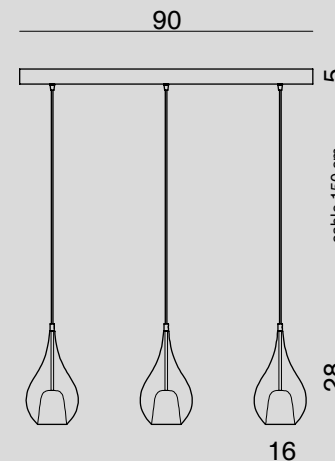

LUXXL1303
 LAMPADA DA TAVOLO / TABLE LAMP
 Glass Ø30 cm - H78 cm
 E27 1 x max 60W 220-240V
 LED 1 x 4,3W 350 LUMEN 3.000K
 CE IP20 □ 1m

COLORI VETRO DISPONIBILI / AVAILABLE GLASS COLOURS

ARTICOLI GIG E XXL NEL COLORE FUMÈ: SUPPLEMENTO DEL 10% SUL PREZZO DEL COLORATO / PRODUCTS GIG AND XXL IN FUME COLOR: 10% SURCHARGE ON THE PRICE OF THE COLOURED

AP1301.1L (a richiesta/on demand with G9)
 APPLIQUE / WALL LAMP
 Glass Ø16 cm - cable 50 cm
 E14 1 x max 60W 220-240V
 CE IP20 □ 1m

1303.2L (a richiesta/on demand with G9)
 SOSPENSIONE / HANGING LAMP
 Glass Ø16 cm - cable 250 cm
 E14 2 x max 60W 220-240V
 CE IP20 □ 1m

1303.3L (a richiesta/on demand with G9)
 SOSPENSIONE / HANGING LAMP
 Glass Ø16 cm - cable 250 cm
 E14 3 x max 60W 220-240V
 CE IP20 □ 1m

1303.1L (a richiesta/on demand with G9)
 SOSPENSIONE / HANGING LAMP
 Glass Ø16 cm - cable 150 cm
 E14 1 x max 60W 220-240V
 CE IP20 □ 1m

GIG1303.1L
 SOSPENSIONE / HANGING LAMP
 Glass Ø22 cm - cable 150 cm
 E27 1 x max 105W 220-240V
 CE IP20 □ 1m

XXL1303.1L
 SOSPENSIONE / HANGING LAMP
 Glass Ø30 cm - cable 150 cm
 E27 1 x max 105W 220-240V
 CE IP20 □ 1m