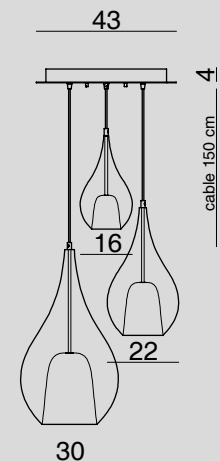

LUXXL1303
 LAMPADA DA TAVOLO / TABLE LAMP
 Glass Ø30 cm - H78 cm
 E27 1 x max 60W 220-240V
 LED 1 x 4,3W 350 LUMEN 3.000K
 CE IP20 □ 1m

COLORI VETRO DISPONIBILI / AVAILABLE GLASS COLOURS

ARTICOLI GIG E XXL NEL COLORE FUMÈ: SUPPLEMENTO DEL 10% SUL PREZZO DEL COLORATO / PRODUCTS GIG AND XXL IN FUME COLOR: 10% SURCHARGE ON THE PRICE OF THE COLOURED

1303.3L (a richiesta/on demand with G9)
 SOSPENSIONE / HANGING LAMP
 Glass Ø16 cm - cable 250 cm
 E14 3 x max 60W 220-240V
 CE IP20 □ 1m

1303.1L (a richiesta/on demand with G9)
 SOSPENSIONE / HANGING LAMP
 Glass Ø16 cm - cable 150 cm
 E14 1 x max 60W 220-240V
 CE IP20 □ 1m

GIG1303.1L
 SOSPENSIONE / HANGING LAMP
 Glass Ø22 cm - cable 150 cm
 E27 1 x max 105W 220-240V
 CE IP20 □ 1m

XXL1303.1L
 SOSPENSIONE / HANGING LAMP
 Glass Ø30 cm - cable 150 cm
 E27 1 x max 105W 220-240V
 CE IP20 □ 1m

1307.90.3L (a richiesta/on demand with G9)
 BINARIO / CEILING TRACK
 Glass 3x Ø16 cm - cable 150 cm
 E14 3 x max 60W 220-240V
 CE IP20 □ 1m

GIG1307.120.3L
 BINARIO / CEILING TRACK
 Glass 3x Ø22 cm - cable 150 cm
 E27 3 x max 105W 220-240V
 CE IP20 □ 1m