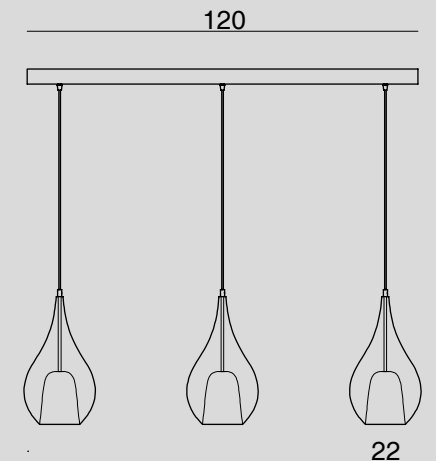

GIG1307.120.3L
BINARIO / CEILING TRACK
Glass 3x Ø22 cm - cable 150 cm
E27 3 x max 105W 220-240V
CE IP20 □ 1m