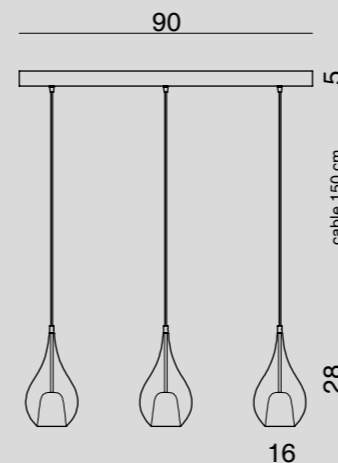

LUXXL1303
 LAMPADA DA TAVOLO / TABLE LAMP
 Glass Ø30 cm - H78 cm
 E27 1 x max 60W 220-240V
 LED 1 x 4,3W 350 LUMEN 3.000K
 CE IP20 1m

COLORI VETRO DISPONIBILI / AVAILABLE GLASS COLOURS

ARTICOLI GIG E XXL NEL COLORE FUMÈ: SUPPLEMENTO DEL 10% SUL PREZZO DEL COLORATO / PRODUCTS GIG AND XXL IN FUME COLOR: 10% SURCHARGE ON THE PRICE OF THE COLOURED

AP1301.1L (a richiesta/on demand with G9)
 APPLIQUE / WALL LAMP
 Glass Ø16 cm - cable 50 cm
 E14 1 x max 60W 220-240V
 CE IP20 1m

1303.2L (a richiesta/on demand with G9)
 SOSPENSIONE / HANGING LAMP
 Glass Ø16 cm - cable 250 cm
 E14 2 x max 60W 220-240V
 CE IP20 1m

1303.3L (a richiesta/on demand with G9)
 SOSPENSIONE / HANGING LAMP
 Glass Ø16 cm - cable 250 cm
 E14 3 x max 60W 220-240V
 CE IP20 1m

1303.1L (a richiesta/on demand with G9)
 SOSPENSIONE / HANGING LAMP
 Glass Ø16 cm - cable 150 cm
 E14 1 x max 60W 220-240V
 CE IP20 1m

GIG1303.1L
 SOSPENSIONE / HANGING LAMP
 Glass Ø22 cm - cable 150 cm
 E27 1 x max 105W 220-240V
 CE IP20 1m

XXL1303.1L
 SOSPENSIONE / HANGING LAMP
 Glass Ø30 cm - cable 150 cm
 E27 1 x max 105W 220-240V
 CE IP20 1m