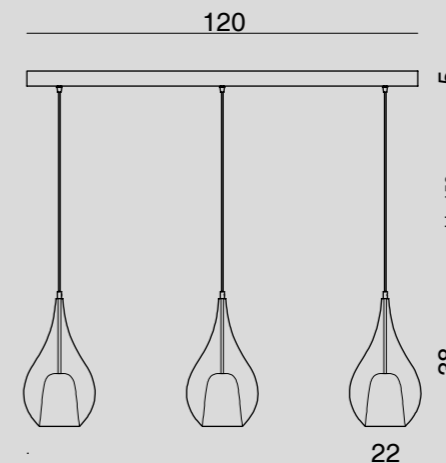

GIG1307.120.3L
BINARIO / CEILING TRACK
Glass 3x Ø22 cm - cable 150 cm
E27 3 x max 105W 220-240V
CE IP20 1m