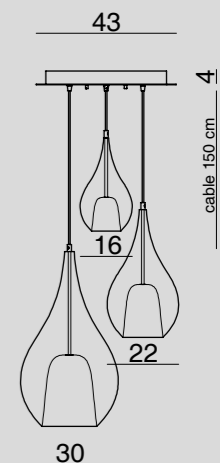

LUXXL1303
 LAMPADA DA TAVOLO / TABLE LAMP
 Glass Ø30 cm - H78 cm
 E27 1 x max 60W 220-240V
 LED 1 x 4,3W 350 LUMEN 3.000K
 CE IP20 1m

COLORI VETRO DISPONIBILI / AVAILABLE GLASS COLOURS

ARTICOLI GIG E XXL NEL COLORE FUMÈ: SUPPLEMENTO DEL 10% SUL PREZZO DEL COLORATO / PRODUCTS GIG AND XXL IN FUME COLOR: 10% SURCHARGE ON THE PRICE OF THE COLOURED

1303.3L (a richiesta/on demand with G9)
 SOSPENSIONE / HANGING LAMP
 Glass Ø16 cm - cable 250 cm
 E14 3 x max 60W 220-240V
 CE IP20 1m

1303.1L (a richiesta/on demand with G9)
 SOSPENSIONE / HANGING LAMP
 Glass Ø16 cm - cable 150 cm
 E14 1 x max 60W 220-240V
 CE IP20 1m

GIG1303.1L
 SOSPENSIONE / HANGING LAMP
 Glass Ø22 cm - cable 150 cm
 E27 1 x max 105W 220-240V
 CE IP20 1m

XXL1303.1L
 SOSPENSIONE / HANGING LAMP
 Glass Ø30 cm - cable 150 cm
 E27 1 x max 105W 220-240V
 CE IP20 1m

1307.90.3L (a richiesta/on demand with G9)
 BINARIO / CEILING TRACK
 Glass 3x Ø16 cm - cable 150 cm
 E14 3 x max 60W 220-240V
 CE IP20 1m

GIG1307.120.3L
 BINARIO / CEILING TRACK
 Glass 3x Ø22 cm - cable 150 cm
 E27 3 x max 105W 220-240V
 CE IP20 1m