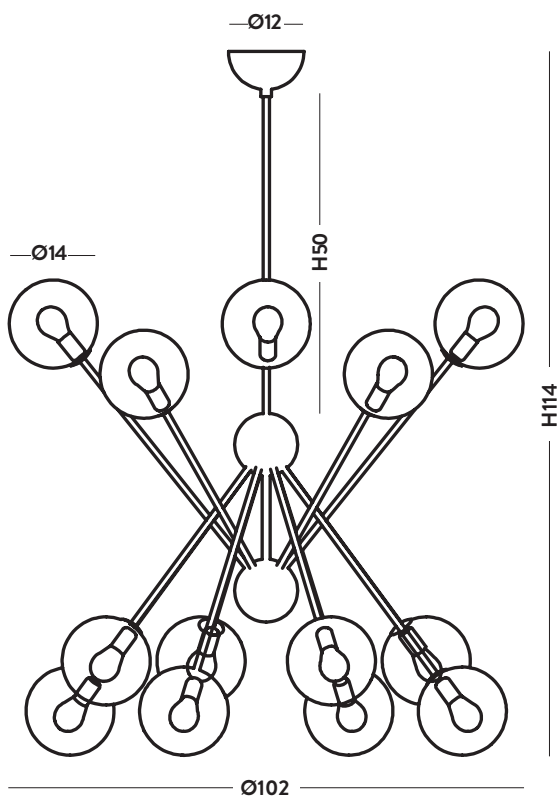

Product technical sheet

SCARLETT

Design: Alberto Manzoni e Pietro Tucci

Typology: Hanging lamp and wall lamp

Product code: AP1491.1L, 1493.4+4/8L, 1493.6+6/12L, 1493.8+8/16L

Products details: Additional compositions on demand.
Structure available: brushed brass (01), brushed bronze (02).

Glass colours:

Brass structure:

AP1491.1L

Wall lamp

L14 cm - P21 cm - H30 cm

 1 E14 x max 42W 220-240V

CE IP20  1m

1493.4+4/8L

Chandelier

Ø60 cm - H72 cm

 8 E14 x max 42W 220-240V

CE IP20  1m

1493.6+6/12L

Chandelier

Ø80 cm - H98 cm

 12 E14 x max 42W 220-240V

CE IP20 

1493.8+8/16L

Chandelier

Ø102 cm - H114 cm

 16 E14 x max 42W 220-240V

CE IP20 