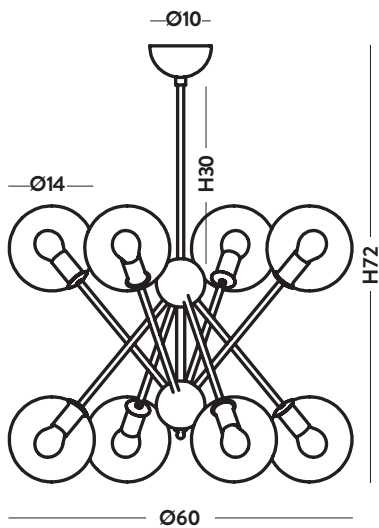

Product technical sheet

SCARLETT

Design: Alberto Manzoni e Pietro Tucci

Typology: Hanging lamp and wall lamp

Product code: AP1491.1L, 1493.4+4/8L, 1493.6+6/12L, 1493.8+8/16L

Products details: Additional compositions on demand.
Structure available: brushed brass (01), brushed bronze (02).

Glass colours:

Brass structure:

AP1491.1L

Wall lamp

L14 cm - P21 cm - H30 cm

 1 E14 x max 42W 220-240V

CE IP20  1m

1493.4+4/8L

Chandelier

Ø60 cm - H72 cm

 8 E14 x max 42W 220-240V

CE IP20  1m

1493.6+6/12L

Chandelier

Ø80 cm - H98 cm

 12 E14 x max 42W 220-240V

CE IP20 

1493.8+8/16L

Chandelier

Ø102 cm - H114 cm

 16 E14 x max 42W 220-240V

CE IP20 