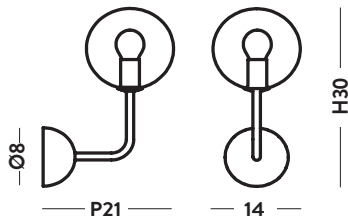

Product technical sheet

SCARLETT

Design: Alberto Manzoni e Pietro Tucci

Typology: Hanging lamp and wall lamp

Product code: AP1491.1L, 1493.4+4/8L, 1493.6+6/12L, 1493.8+8/16L

Products details: Additional compositions on demand.
Structure available: brushed brass (01), brushed bronze (02).

Glass colours:

Brass structure:

AP1491.1L

Wall lamp

L14 cm - P21 cm - H30 cm

 1 E14 x max 42W 220-240V

CE IP20  1m

1493.4+4/8L

Chandelier

Ø60 cm - H72 cm

 8 E14 x max 42W 220-240V

CE IP20  1m

1493.6+6/12L

Chandelier

Ø80 cm - H98 cm

 12 E14 x max 42W 220-240V

CE IP20 

1493.8+8/16L

Chandelier

Ø102 cm - H114 cm

 16 E14 x max 42W 220-240V

CE IP20 