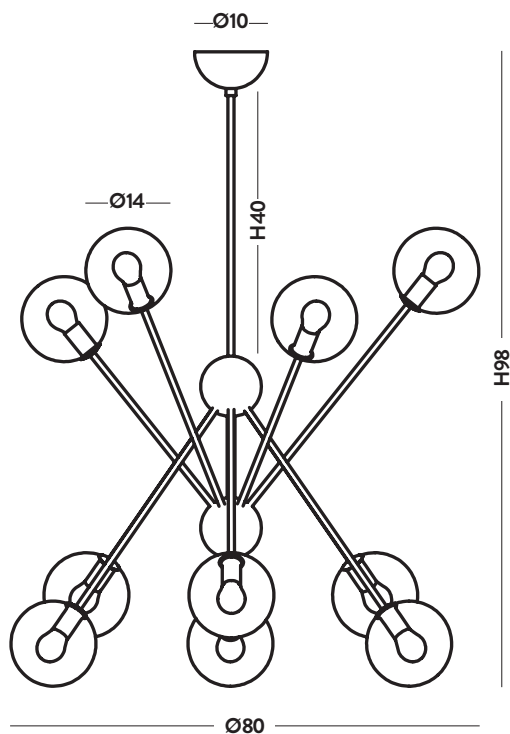

Product technical sheet

SCARLETT

Design: Alberto Manzoni e Pietro Tucci

Typology: Hanging lamp and wall lamp

Product code: AP1491.1L, 1493.4+4/8L, 1493.6+6/12L, 1493.8+8/16L

Products details: Additional compositions on demand.
Structure available: brushed brass (01), brushed bronze (02).

Glass colours:

Brass structure:

AP1491.1L

Wall lamp

L14 cm - P21 cm - H30 cm

 1 E14 x max 42W 220-240V

CE IP20  1m

1493.4+4/8L

Chandelier

Ø60 cm - H72 cm

 8 E14 x max 42W 220-240V

CE IP20  1m

1493.6+6/12L

Chandelier

Ø80 cm - H98 cm

 12 E14 x max 42W 220-240V

CE IP20 

1493.8+8/16L

Chandelier

Ø102 cm - H114 cm

 16 E14 x max 42W 220-240V

CE IP20 