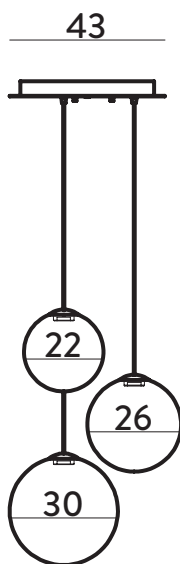

Galvanic finish on demand for single canopy:

Satin gold

Satin bronze

Satin black nickel

1583.1L

Hanging lamp

Glass Ø22 cm - Cable 150 cm

LED 1 x 6W - 500 mA - 2700 or 3000°K

CE IP20 ⚠ 1m

GIG1583.1L

Hanging lamp

Glass Ø26 cm - Cable 150 cm

LED 1 x 6W - 500 mA - 2700 or 3000°K

CE IP20 ⚠ 1m

XXL1583.1L

Hanging lamp

Glass Ø30 cm - Cable 150 cm

LED 1 x 6W - 500 mA - 2700 or 3000°K

CE IP20 ⚠ 1m

LU1580.1L

Table lamp with dimmer push button

Glass Ø22 cm - H 50 cm

LED 1 x 6W - 500 mA - 2700 or 3000°K

CE IP20 ⚠ 1m

LU1585.1L

Floor lamp with dimmer push button

Glass Ø30 cm - H 175 cm

LED 1 x 8,4W - 700 mA - 2700 or 3000°K

CE IP20 ⚠ 1m

1589MX.43.3L

Ceiling lamp

Glass Ø22-26-30 cm - Cable 150 cm