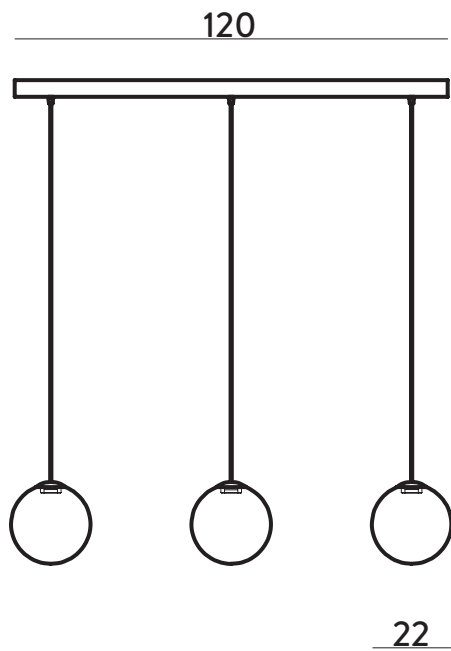

1587.120.3L

Ceiling track

Glass 3x Ø22 cm - Cable 150 cm

LED 3 x 6W - 500 mA - 2700 or 3000°K

CE IP20 ⚠ 1m