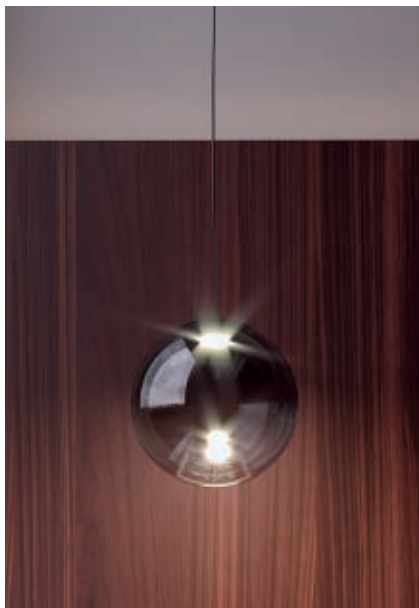

Product technical sheet

PIT

Design: Cangini e Tucci

Typology: Hanging lamp, ceiling track, ceiling lamp, table lamp, floor lamp.

Product code: 1583.1L, GIG1583.1L, XXL1583.1L, LU1580.1L, LU1585.1L, 1589MX.43.3L, 1587.120.3L

Products details: Additional compositions on demand.

Metal structure finish available: chrome, matt white, matt black, brushed chrome.

Metal finish for table and floor lamp available only in: satin gold, satin bronze, satin black nickel.

Galvanic finish on demand:

-Structure and small single canopy available in: satin gold, satin bronze, satin black nickel.

-Tracks and plates available only in: chrome, matt white, matt black, brushed chrome.