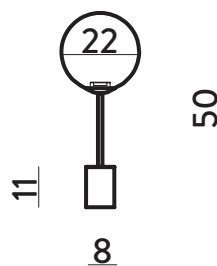

CE IP20 ⚠ 1m

GIG1583.1L

Hanging lamp

Glass Ø26 cm - Cable 150 cm

LED 1 x 6W - 500 mA - 2700 or 3000°K

CE IP20 ⚠ 1m

XXL1583.1L

Hanging lamp

Glass Ø30 cm - Cable 150 cm

LED 1 x 6W - 500 mA - 2700 or 3000°K

CE IP20 ⚠ 1m

LU1580.1L

Table lamp with dimmer push button

Glass Ø22 cm - H 50 cm

LED 1 x 6W - 500 mA - 2700 or 3000°K

CE IP20 ⚠ 1m