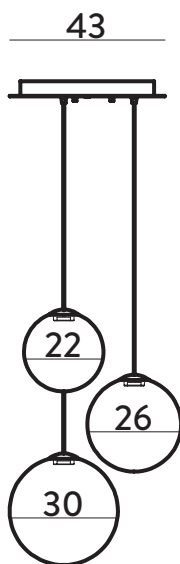

### 1583.1L

Hanging lamp

Glass Ø22 cm - Cable 150 cm

LED 1 x 6W - 500 mA - 2700 or 3000°K

CE IP20 ⚠ 1m

## XXL1583.1L

Hanging lamp

Glass Ø30 cm - Cable 150 cm

LED 1 x 6W - 500 mA - 2700 or 3000°K

CE IP20 ⚠ 1m

## LU1580.1L

Table lamp with dimmer push button

Glass Ø22 cm - H 50 cm

LED 1 x 6W - 500 mA - 2700 or 3000°K

CE IP20 ⚠ 1m

### 1589MX.43.3L

Ceiling lamp

Glass Ø22-26-30 cm - Cable 150 cm

LED 3 x 6W - 500 mA - 2700 or 3000°K

CE IP20 ⚠ 1m