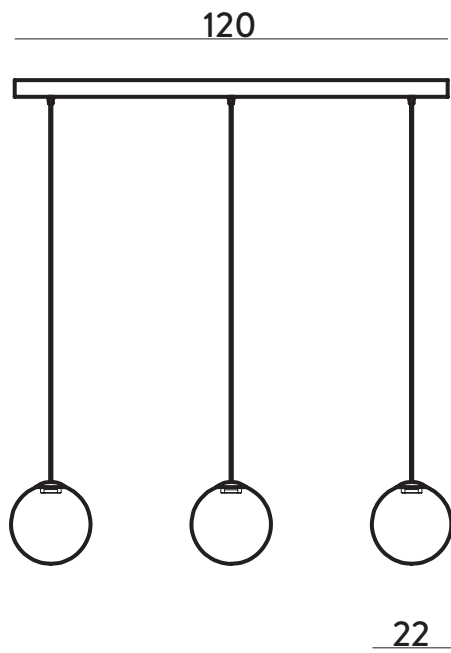

## XXL1583.1L

Hanging lamp

Glass Ø30 cm - Cable 150 cm

LED 1 x 6W - 500 mA - 2700 or 3000°K

CE IP20 ⚠ 1m

## LU1580.1L

Table lamp with dimmer push button

Glass Ø22 cm - H 50 cm

LED 1 x 6W - 500 mA - 2700 or 3000°K

CE IP20 ⚠ 1m

### LU1585.1L

Floor lamp with dimmer push button

Glass Ø30 cm - H 175 cm

LED 1 x 8,4W - 700 mA - 2700 or 3000°K

CE IP20 ⚠ 1m

### 1589MX.43.3L

Ceiling lamp

Glass Ø22-26-30 cm - Cable 150 cm

LED 3 x 6W - 500 mA - 2700 or 3000°K

CE IP20 ⚠ 1m