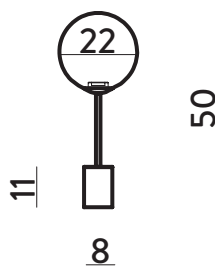

### 1583.1L

Hanging lamp

Glass Ø22 cm - Cable 150 cm

LED 1 x 6W - 500 mA - 2700 or 3000°K

CE IP20 ⚠ 1m

### GIG1583.1L

Hanging lamp

Glass Ø26 cm - Cable 150 cm

LED 1 x 6W - 500 mA - 2700 or 3000°K

CE IP20 ⚠ 1m

## XXL1583.1L

Hanging lamp

Glass Ø30 cm - Cable 150 cm

LED 1 x 6W - 500 mA - 2700 or 3000°K

CE IP20 ⚠ 1m

## LU1580.1L

Table lamp with dimmer push button

Glass Ø22 cm - H 50 cm

LED 1 x 6W - 500 mA - 2700 or 3000°K

CE IP20 ⚠ 1m