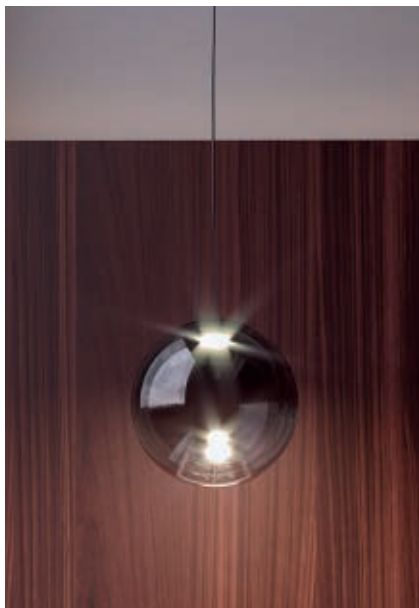

### PIT

**Design:** Cangini e Tucci

**Typology:** Hanging lamp, ceiling track, ceiling lamp, table lamp, floor lamp.

**Product code:** 1583.1L, GIG1583.1L, XXL1583.1L, LU1580.1L, LU1585.1L, 1589MX.43.3L, 1587.120.3L

**Products details:** Additional compositions on demand.

Metal structure finish available: chrome, matt white, matt black, brushed chrome.

Metal finish for table and floor lamp available only in: satin gold, satin bronze, satin black nickel.