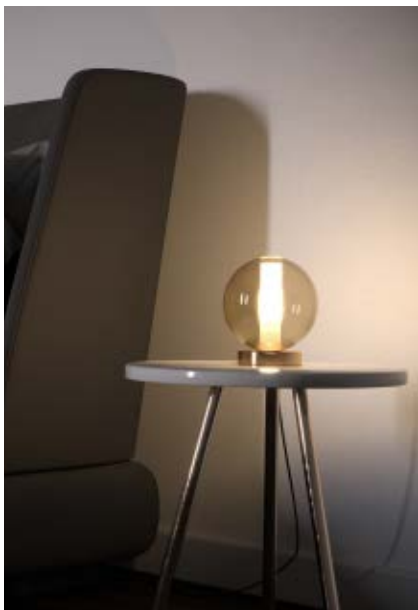

Product technical sheet

MIREA

Design: Massimiliano Tucci with the collaboration of Cristian Li Voi

Typology: Chandelier, ceiling lamp, table lamp, wall lamp.

Product code: LU1570.1L, AP1571.14.1L, AP1571.18.1L, AP1571.2L, 1576.14.1L, 1576.18.1L, 1574.10L, 1574.9L, 1574.12L, 1574.9+3/12L, 1574.12+4/16L.

Products details: Metal structure finish available: satin gold, satin bronze, satin black nickel.
Structure in galvanized brass.
On demand: the chandelier can be made with customized height (lengthening the metal pipe between the chandelier and the canopy).