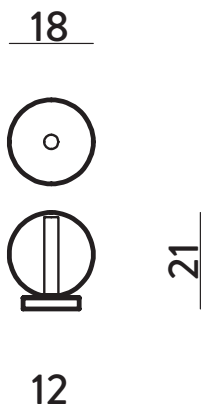

# MIREA

**Design:** Massimiliano Tucci with the collaboration of Cristian Li Voi

**Typology:** Chandelier, ceiling lamp, table lamp, wall lamp.

**Product code:** LU1570.1L, AP1571.14.1L, AP1571.18.1L, AP1571.2L, 1576.14.1L, 1576.18.1L, 1574.10L, 1574.9L, 1574.12L, 1574.9+3/12L, 1574.12+4/16L.

### LU1570.1L

Table lamp

Ø18 cm - H 21 cm

 G9 1 x max 33W 230V

CE **IP20**   1m