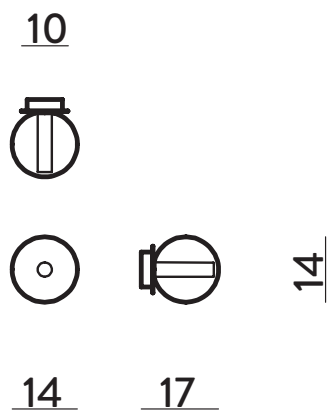

**Products details:** Metal structure finish available: satin gold, satin bronze, satin black nickel.  
Structure in galvanized brass.  
On demand: the chandelier can be made with customized height (lengthening the metal pipe between the chandelier and the canopy).

**Glass colours:**

**Metallic structure finish:**

### LU1570.1L

Table lamp

Ø18 cm - H 21 cm

 G9 1 x max 33W 230V

CE **IP20**   1m